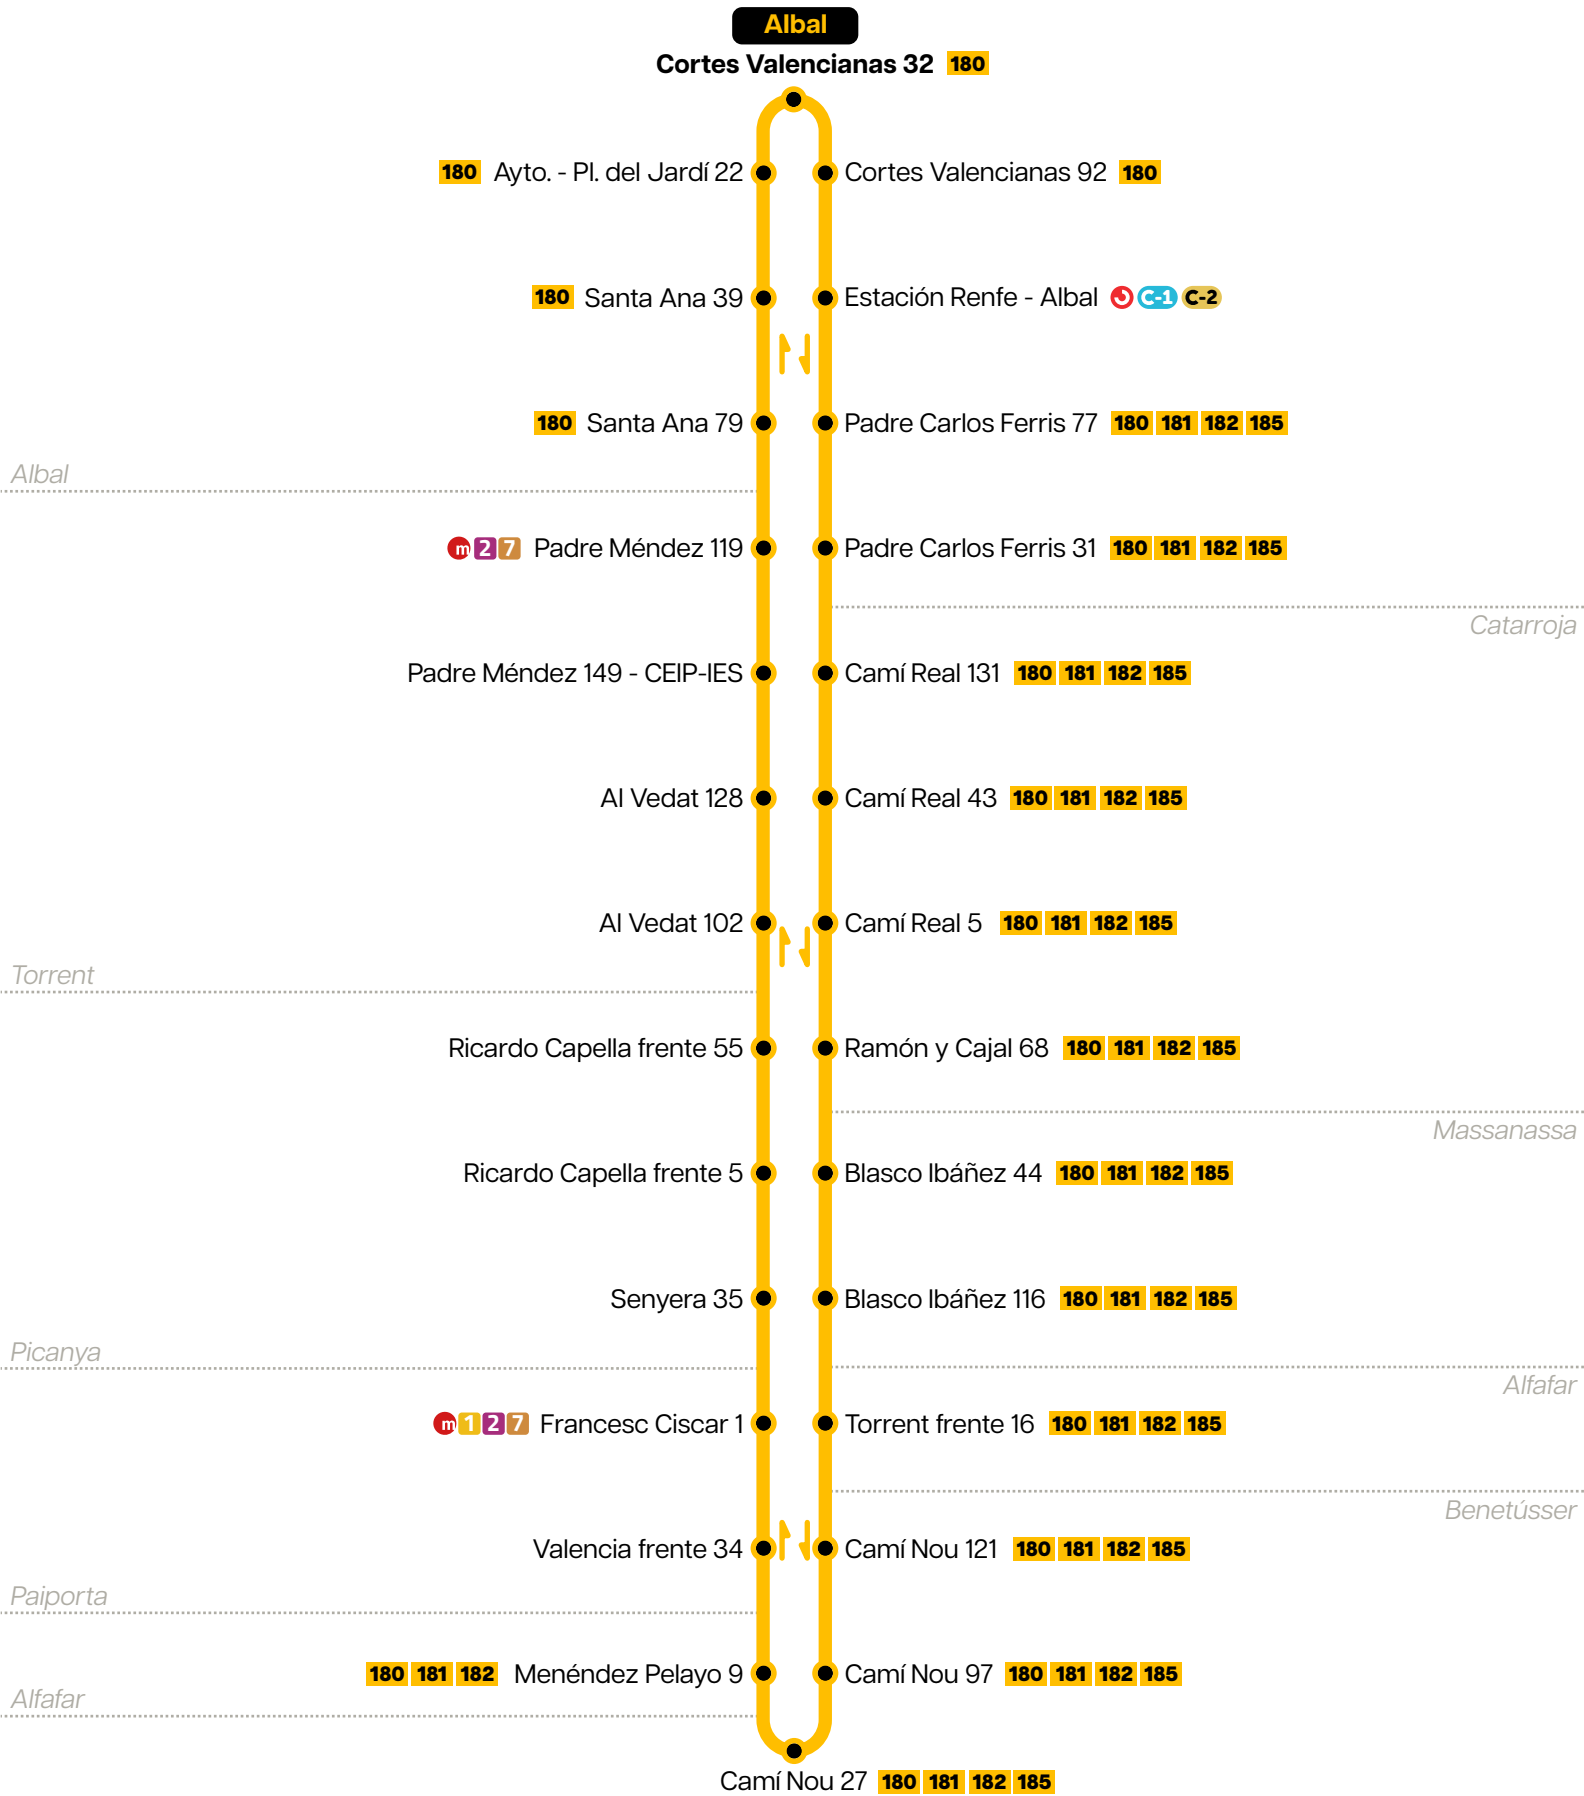

186B

Albal → Paiporta → Torrent